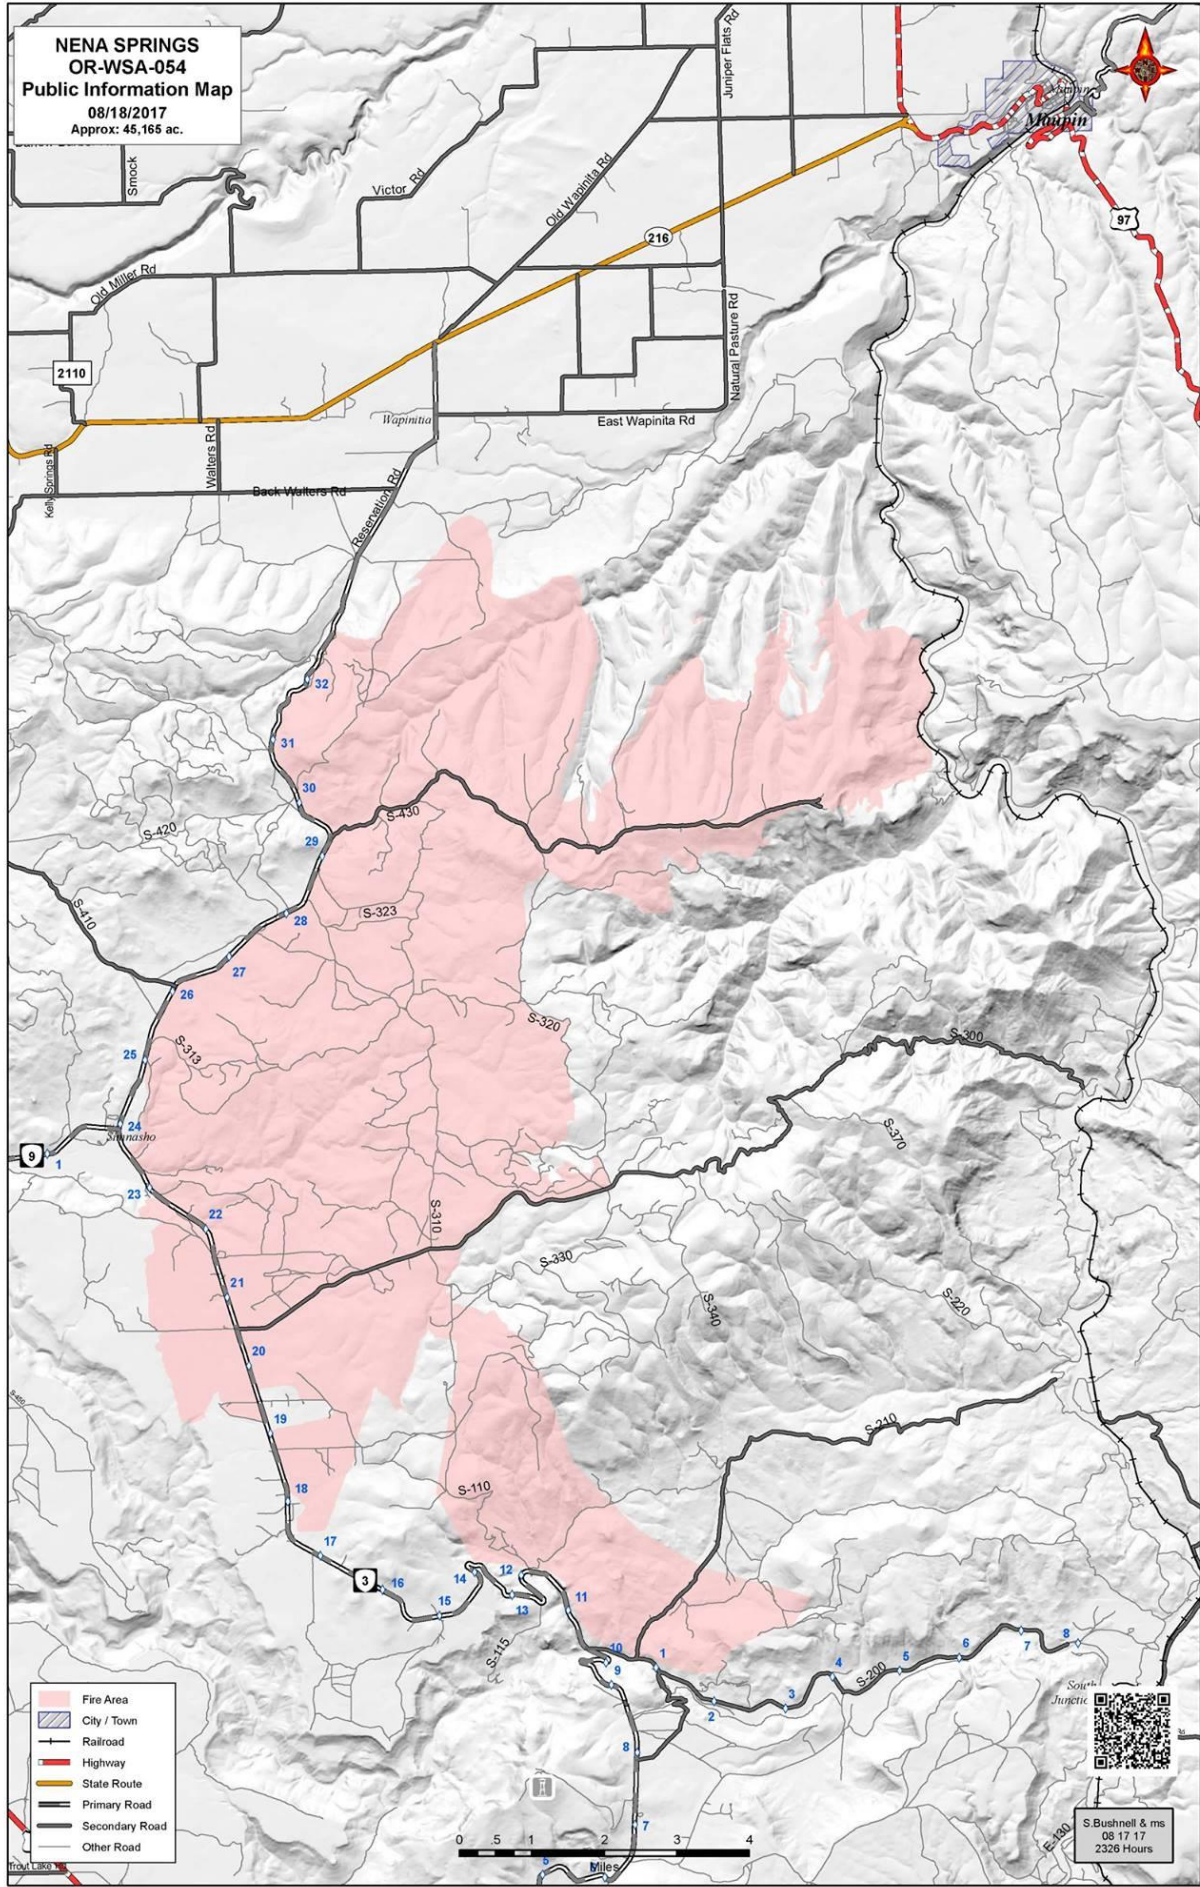

**NENA SPRINGS
OR-WSA-054
Public Information Map
08/18/2017
Approx: 45,165 ac.**

- Fire Area
- City / Town
- Railroad
- Highway
- State Route
- Primary Road
- Secondary Road
- Other Road

0 5 1 2 3 4
Miles

S. Bushnell & ms
08 17 17
2326 Hours