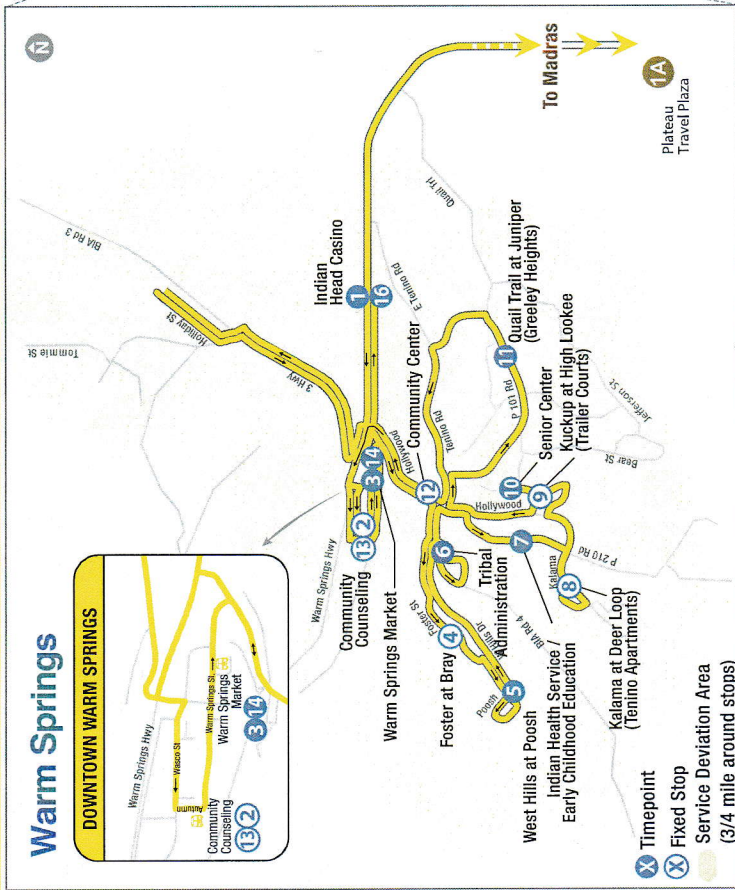

cascades east transit

Warm Springs-Madras

Monday - Friday Only

20

This is a FLEX Route
 Flag stops and limited deviations are available
 Senior / Disabled* 50¢
 Adult & Youth \$1.00
 * Discounted fares are available to those age 60 and older And/or disabled.

Madras	
DMV	Plateau Travel Plaza
K	L 1A
6:15	6:21
8:02	8:08
9:53	9:59
1:41	1:47
3:32	3:38
6:05	6:11

Warm Springs									
Casino	Warm Springs Market	West Hills & Poosh Ave	Tribal Admin	Indian Health Svc. / Childhood Education	Senior Center	Quail Trail at Juniper	Warm Springs Market	Casino	
1	3	5	6	7	10	11	14	16	
6:36	6:40	6:45	6:48	6:51	6:57	7:02	7:08	7:12	
8:23	8:27	8:32	8:35	8:38	8:44	8:49	8:55	9:03	
10:14	10:18	10:23	10:26	10:29	10:35	10:40	10:46	10:54	
2:02	2:06	2:11	2:14	2:17	2:23	2:28	2:34	2:42	
3:53	3:57	4:02	4:05	4:08	4:14	4:19	4:25	4:33	
6:26	6:30	Drop-offs on-demand; pick-ups by reservation only							6:45

Madras								
Plateau Travel Plaza	Safeway	DMV	Bi-Mart	Madras High School	COCC	St. Charles Hospital	DMV	Safeway
1A	A	B	E	H	I	J	K	L
7:26	7:29	7:32	7:36	7:41	7:45	7:47	8:02	8:05
9:17	9:20	9:23	9:27	9:32	9:36	9:38	9:53	9:56
11:08	11:11	11:14	11:18	11:23	11:27	11:29	11:32	11:35
2:56	2:59	3:02	3:06	3:11	3:15	3:17	3:32	3:35
4:47	4:50	5:35	5:39	5:44	5:48	5:50	6:05	6:08
6:59	7:02	7:05	-	-	-	-	-	-