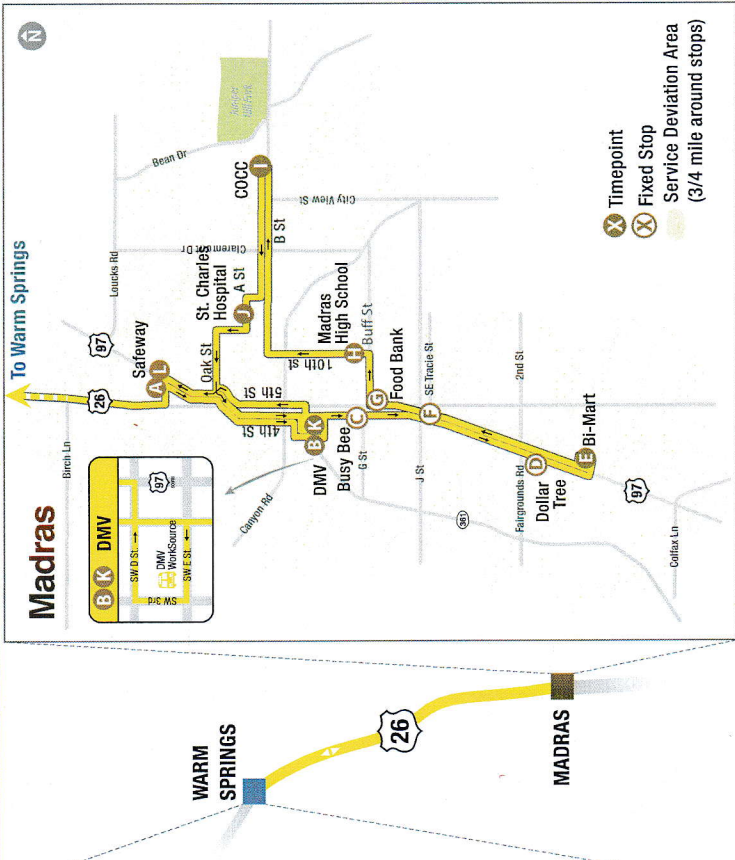

cascades east transit

Warm Springs-Madras

Monday - Friday Only

20

This is a FLEX Route
 Flag stops and limited deviations are available
 Senior / Disabled* 50¢
 Adult & Youth \$1.00
 * Discounted fares are available to those age 60 and older And/or disabled.

Madras	
DMV	Plateau Travel Plaza
K	L 1A
6:15	6:21
8:02	8:08
9:53	9:59
1:41	1:47
3:32	3:38
6:05	6:11

Warm Springs									
Casino	Warm Springs Market	West Hills & Poosh Ave	Tribal Admin	Indian Health Svc. / Childhood Education	Senior Center	Quail Trail at Juniper	Warm Springs Market	Casino	
1	3	5	6	7	10	11	14	16	
6:36	6:40	6:45	6:48	6:51	6:57	7:02	7:08	7:12	
8:23	8:27	8:32	8:35	8:38	8:44	8:49	8:55	9:03	
10:14	10:18	10:23	10:26	10:29	10:35	10:40	10:46	10:54	
2:02	2:06	2:11	2:14	2:17	2:23	2:28	2:34	2:42	
3:53	3:57	4:02	4:05	4:08	4:14	4:19	4:25	4:33	
6:26	6:30	Drop-offs on-demand; pick-ups by reservation only							6:45

Madras								
Plateau Travel Plaza	Safeway	DMV	Bi-Mart	Madras High School	COCC	St. Charles Hospital	DMV	Safeway
1A	A	B	E	H	I	J	K	L
7:26	7:29	7:32	7:36	7:41	7:45	7:47	8:02	8:05
9:17	9:20	9:23	9:27	9:32	9:36	9:38	9:53	9:56
11:08	11:11	11:14	11:18	11:23	11:27	11:29	11:32	11:35
2:56	2:59	3:02	3:06	3:11	3:15	3:17	3:32	3:35
4:47	4:50	5:35	5:39	5:44	5:48	5:50	6:05	6:08
6:59	7:02	7:05	-	-	-	-	-	-